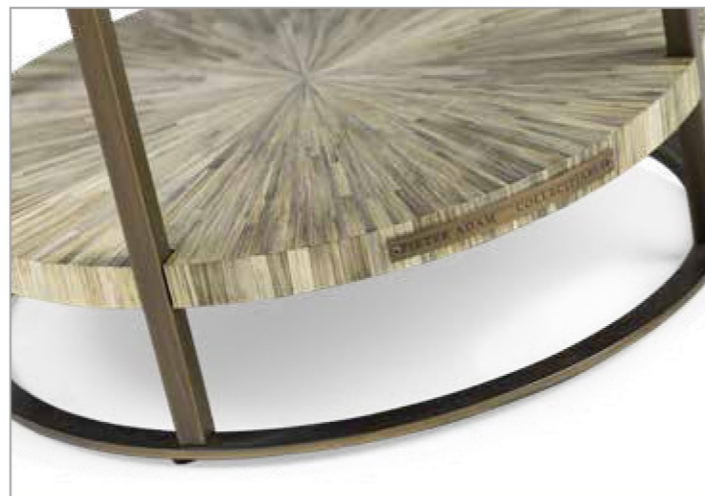

Itemnr: **FPA 504**
 Model: Collec(t)able end table with tray
 Material: Iron, straw, glass
 Dimensions: 70 x 70 x H45 cm
 Finishes: **Antique silver**, Antique gold

*Other patterns and materials for table tops on request.

Itemnr: **FPA 506**
Model: Collec(t)able high square pillar
Material: Iron, straw, glass
Dimensions: 30 x 30 x H120 cm
Finishes: **Antique silver**, Antique gold

*Other patterns and materials for table tops on request.

Itemnr: **FPA 509**
 Model: Collec(t)able round side table
 Material: Iron, selenite, straw
 Dimensions: Ø60 x H60 cm
 Finishes: Antique silver, **Antique gold**

*Other patterns and materials for table tops on request.